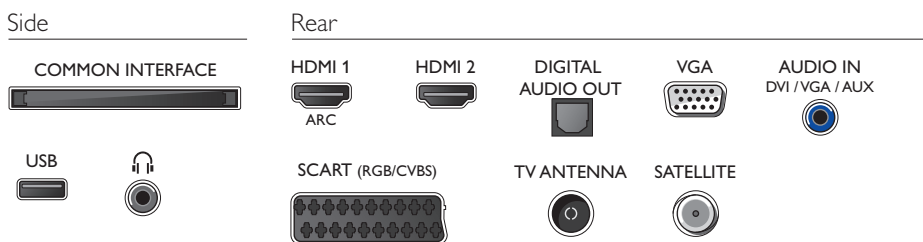

Sound

- Output power (RMS): 16W
- Sound Enhancement: Incredible Surround, Clear Sound, Auto Volume Leveller, Smart Sound
- Sound Features: Triple ring technology

Connectivity

- Number of HDMI connections: 2
- Number of scarts (RGB/CVBS): 1
- Number of USBs: 1
- Other connections: Common Interface Plus (CI+), Digital audio out (optical), Headphone out, Service connector, Antenna IEC75, Audio in (VGA/DVI)
- EasyLink (HDMI-CEC): Remote control pass-through, System audio control, System standby, One touch play

Accessories

- Included accessories: Remote Control, 2 x AAA Batteries, Table top stand, Power cord, Quick start guide, Legal and safety brochure, Warranty Leaflet

Connections

Issue date 2016-08-30

Version: 6.0.1