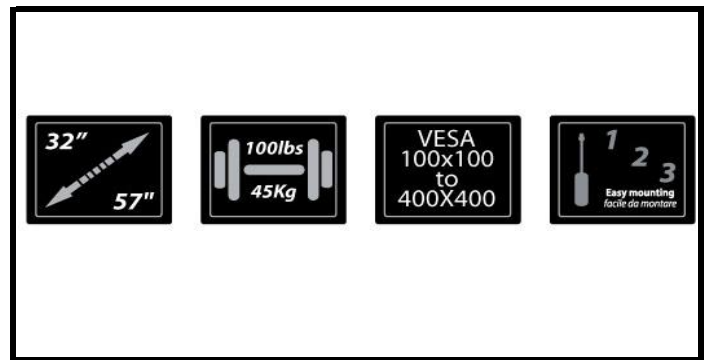

# NEW PLB-15E

**L:** 50,50 cm  
**H:** 11,80 cm  
**P:** 4,66 cm

## cod. 41851 NEW PLB-15E

Universal wall mount for  
**SUPER FLAT-TV 32"-57"**

Thickness	29 mm
Maximum recommended weight	45 Kg
Security lock included	
Supported inches	32" - 57"
Color	Black
Vesa supported	from 100x100 mm to 400x400 mm
Ean	8028626418513