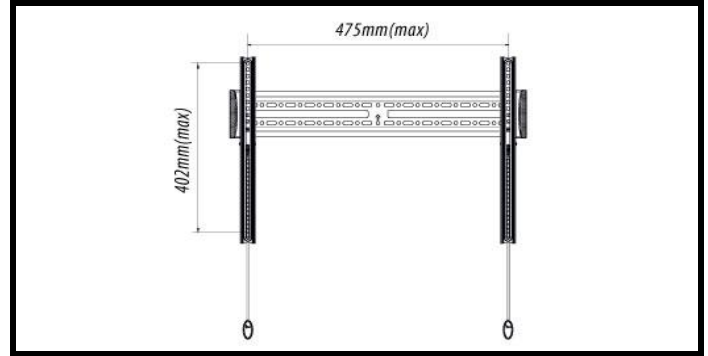

# NEW PLB-15E

**L:** 50,50 cm  
**H:** 11,80 cm  
**P:** 4,66 cm

## cod. 41851 NEW PLB-15E

Universal wall mount for  
**SUPER FLAT-TV 32"-57"**

Thickness	29 mm
Maximum recommended weight	45 Kg
Security lock included	
Supported inches	32" - 57"
Color	Black
Vesa supported	from 100x100 mm to 400x400 mm
Ean	8028626418513